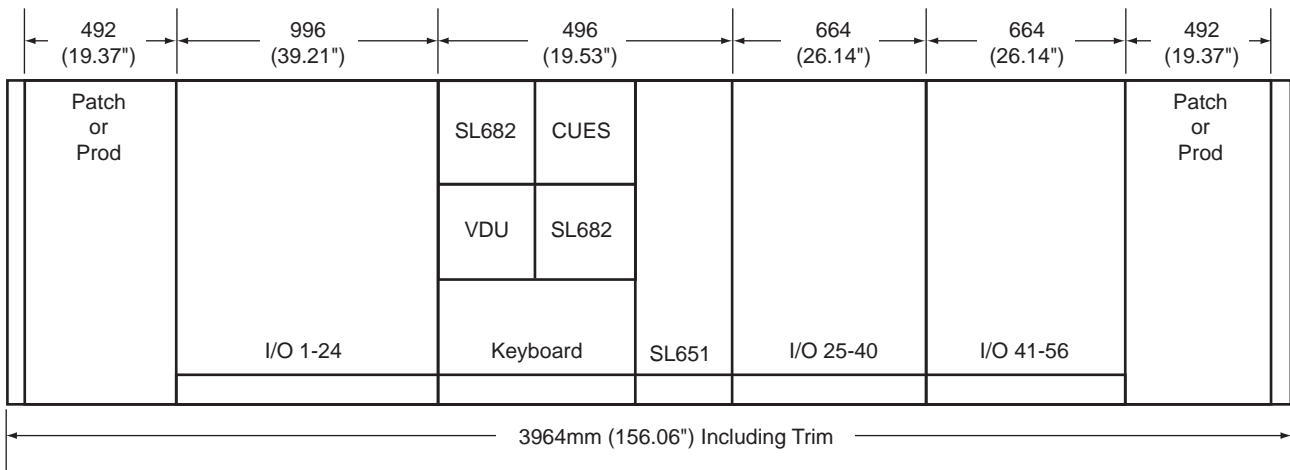

56 Channel Console

SL4000 G Series Mainframe Sizes and Layout

Dimensions are external.

Add 160mm for trim.

Add 164mm for each additional centre section.

All consoles are 1030mm (40.5") high and 1220mm (48") deep.

I/O modules must be in groups of eight.

Patch and producer's table can be at either end.

The triple centre section must be kept together but may be anywhere between the producer's table and patch.

Channels can be renumbered e.g. |Prod|A-H|1-16|SL 685|CUES|SL 651|17-40|Patch|

In which case patch will follow the console's layout.