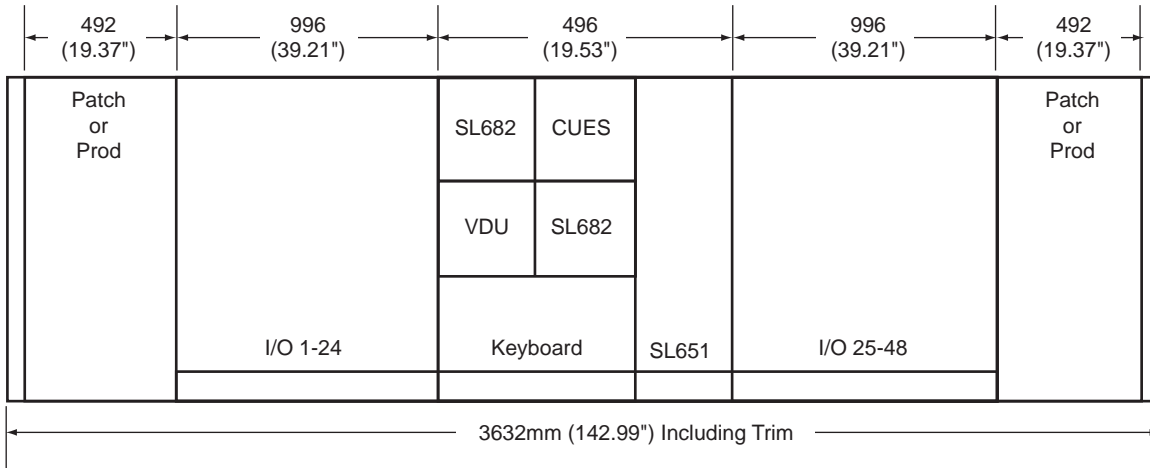

RECYCLED AUDIO

www.recycledaudio.co.uk

email: info@recycledaudio.co.uk

phone: 0044 (0) 1869 248748 | mobile 044 (0) 7976 408049

48 Channel Console